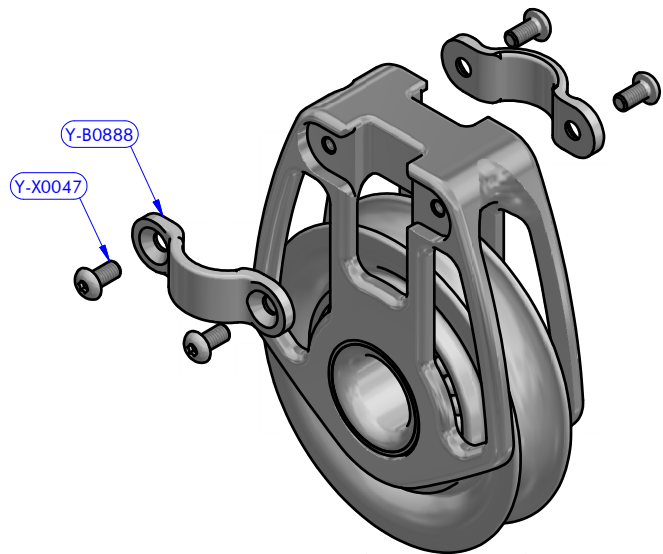

LL1080

PART LIST			
CODE	DESCRIPTION	MATERIAL	Q.TY
LL1080	Simple	Various	1
LS2080	Snap loop	Various	1
Y-B0892	Spacer	Plastic	1

PART LIST LL1080			
CODE	DESCRIPTION	MATERIAL	Q.TY
Y-B0888	Spacer	Plastic	2
Y-X0047	Screw	S.Steel	4